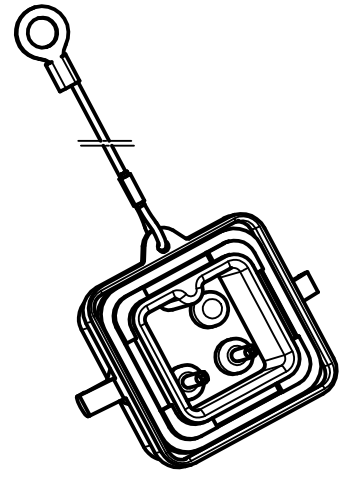

Diritti riservati All rights reserved

dimensions in mm	CKM 03 T1 MALE TERMINATION CONNECTOR 2-3 x CKF 03	Scale	
Date 23/01/14		1:1	
Sign. T.Tedeschi			