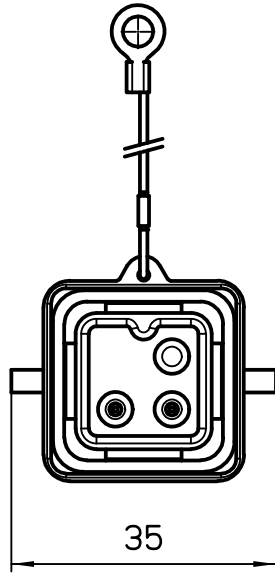

Diritti riservati All rights reserved

dimensions in mm	CKM 03 T1 MALE TERMINATION CONNECTOR 2-3 x CKF 03	Scale	
Date 23/01/14		1:1	
Sign. T.Tedeschi			