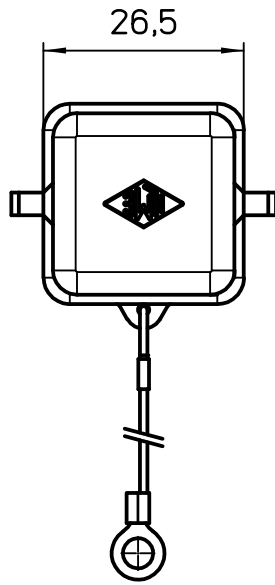

Diritti riservati All rights reserved

dimensions in mm	CKM 03 T1 MALE TERMINATION CONNECTOR 2-3 x CKF 03	Scale	
Date 23/01/14		1:1	
Sign. T.Tedeschi			