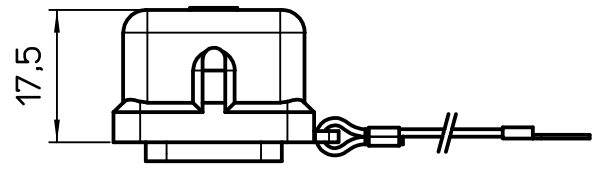

Diritti riservati All rights reserved

dimensions in mm	CKM 03 T1 MALE TERMINATION CONNECTOR 2-3 x CKF 03	Scale	
Date 23/01/14		1:1	
Sign. T.Tedeschi			